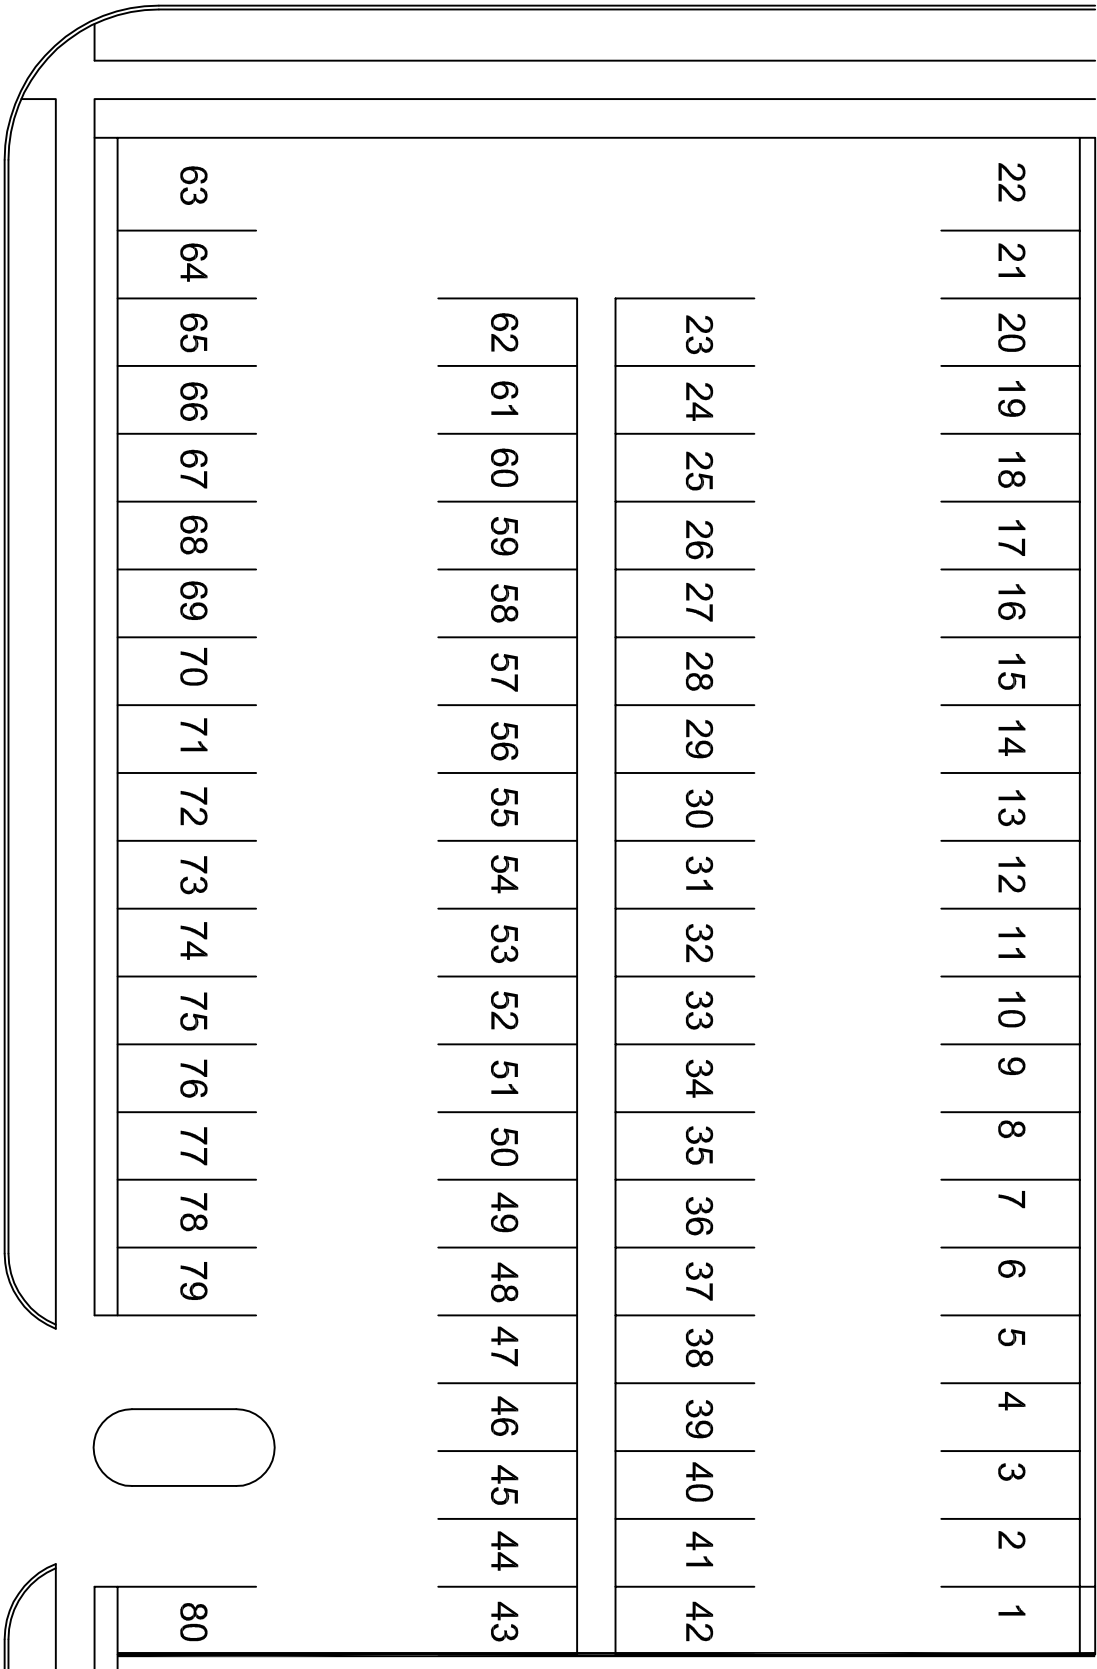

CLARK & STATE PARKING LOT

214 W. Clark St.

Not to scale

STATE STREET

CLARK STREET

Permit Parking
TOTAL: 80 SPACES