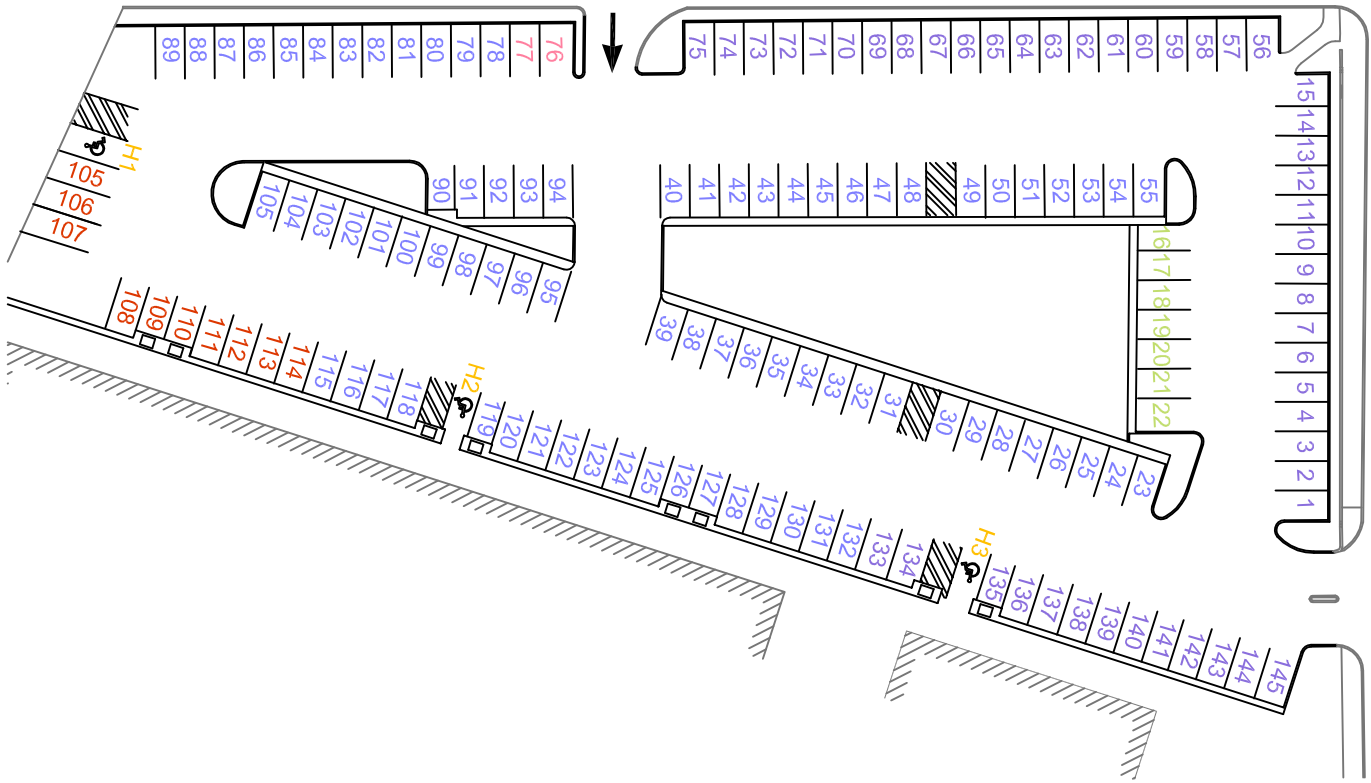

# NEIL & WASHINGTON PARKING LOT

302 N. Neil Street

WASHINGTON STREET

NEIL STREET

**30 Min Meter Parking**  
TOTAL: 10 SPACES

**2 Hr Meter Parking**  
TOTAL: 77 SPACES

**4 Hr Meter Parking**  
TOTAL: 49 SPACES

**10 Hr Meter Parking**  
TOTAL: 7 SPACES

**Handicap Parking**  
TOTAL: 3 SPACES

**Zipcar Parking**  
TOTAL: 2 SPACES

**Total Lot Parking**  
TOTAL: 148 SPACES