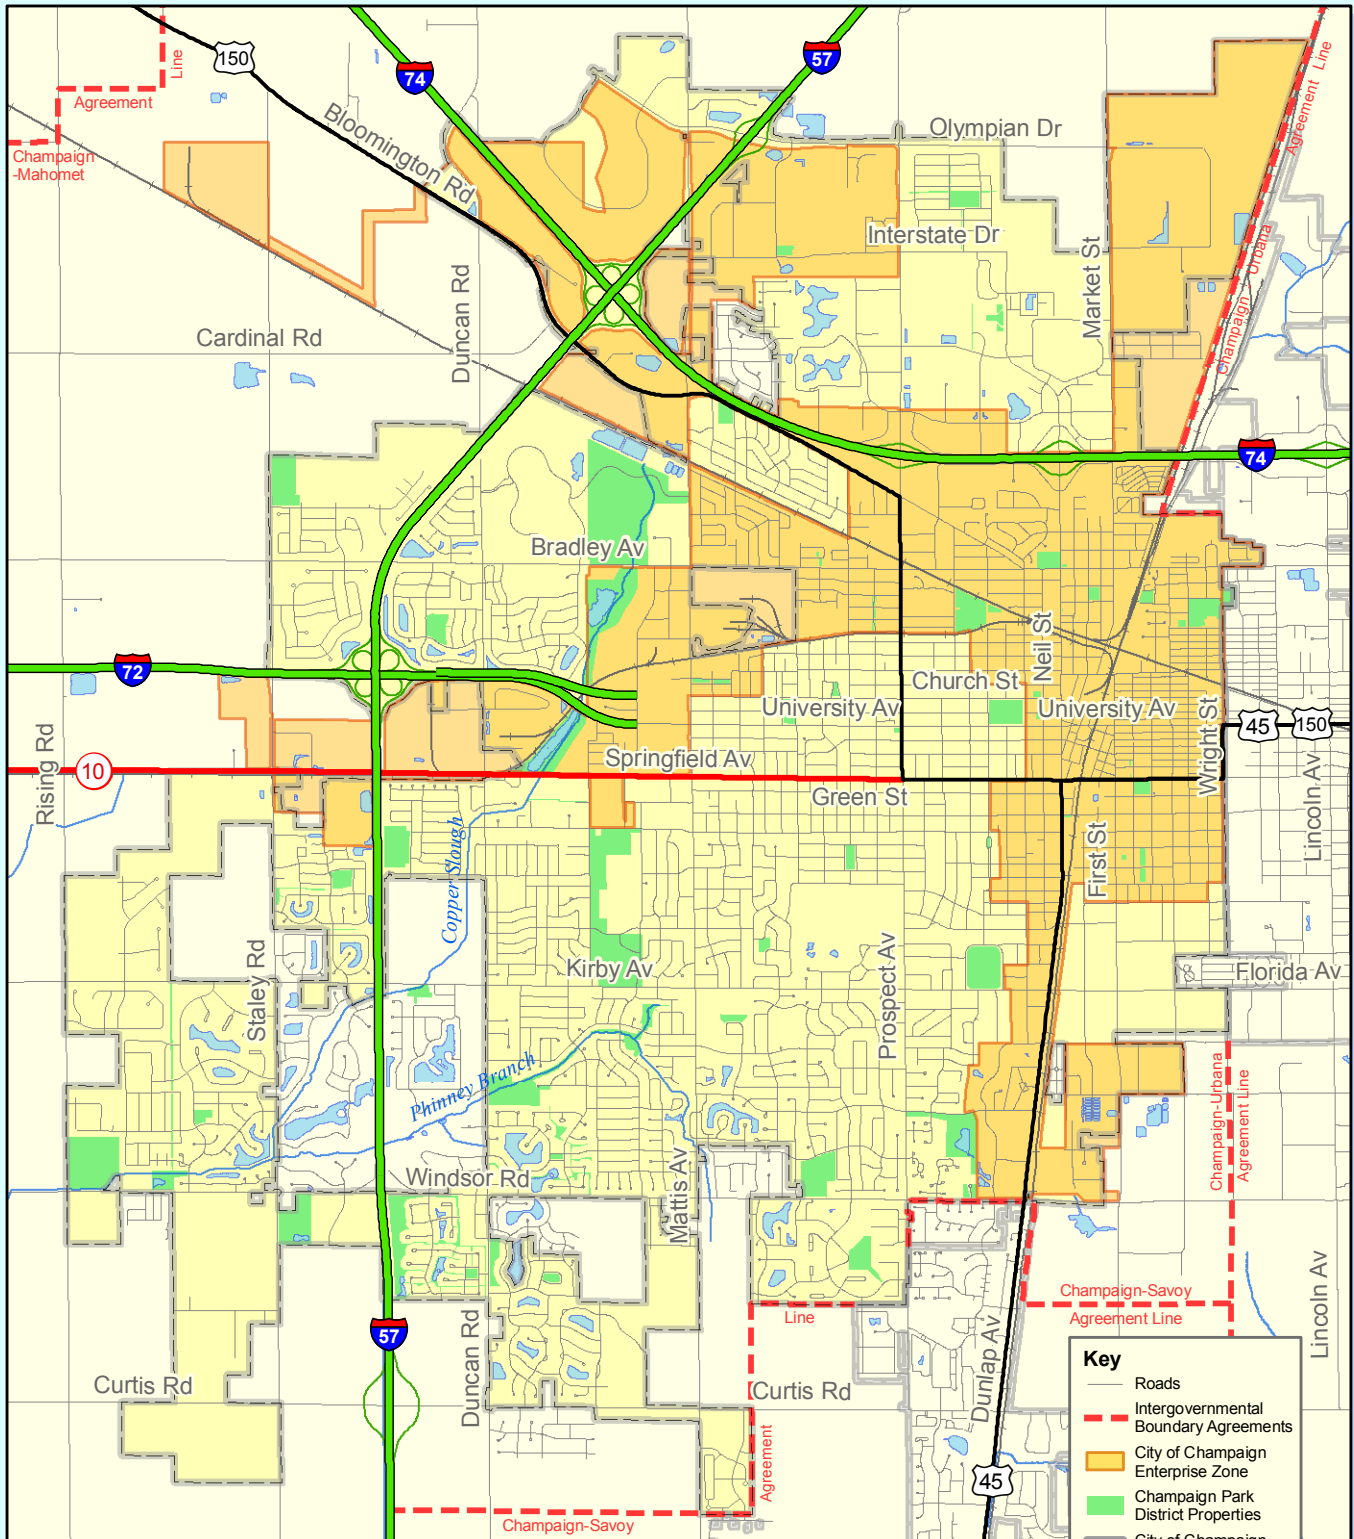

# Enterprise Zone Boundary

**DISCLAIMER:**

This map was prepared by the City of Champaign IT Department using the City of Champaign Geographic Information System (GIS). All information is believed accurate but is NOT guaranteed to be without error. This map and its underlying data is intended to be used as a general index to land related information and is not intended for detailed, site-specific analysis.

Map Temporal Status Date: 10/21/08

**Key**

-  Roads
-  Intergovernmental Boundary Agreements
-  City of Champaign Enterprise Zone
-  Champaign Park District Properties
-  City of Champaign Municipal Boundary
-  Other Municipal Boundaries

Multiple geo-data layers provided by the Champaign County GIS Consortium