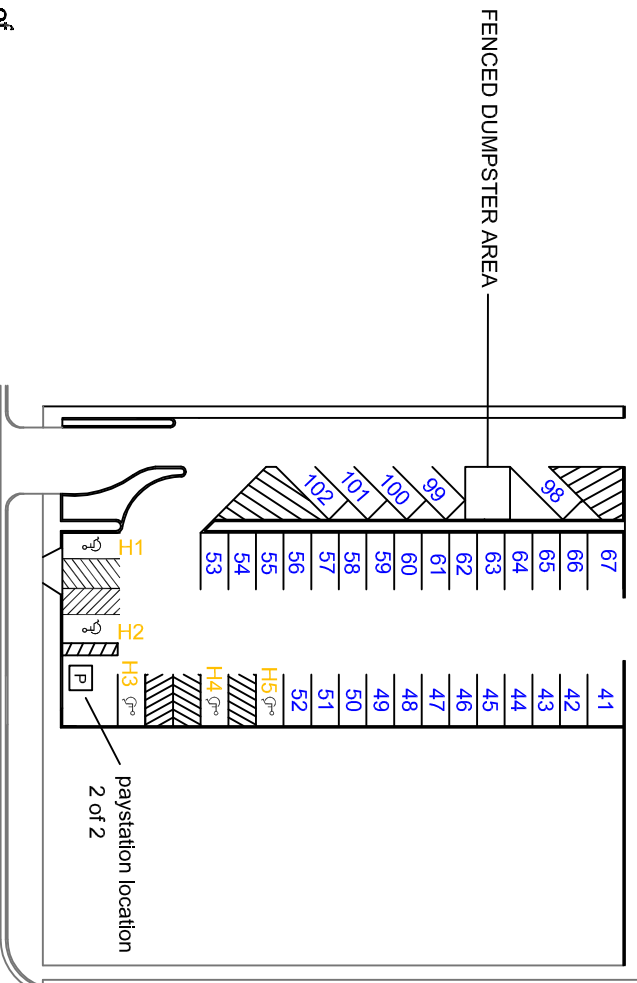

# PARKING LOT J

526 E. Green Street

HEALEY STREET

paystation location  
1 of 2

SIXTH STREET

GREEN STREET

**7am-5pm Permit Parking**  
TOTAL: 37 SPACES

**Handicap Parking**  
TOTAL: 5 SPACES

**Reserved Parking**  
TOTAL: 3 SPACES

**Meter Parking**  
TOTAL: 86 SPACES

**Total Lot Parking**  
TOTAL: 129 SPACES