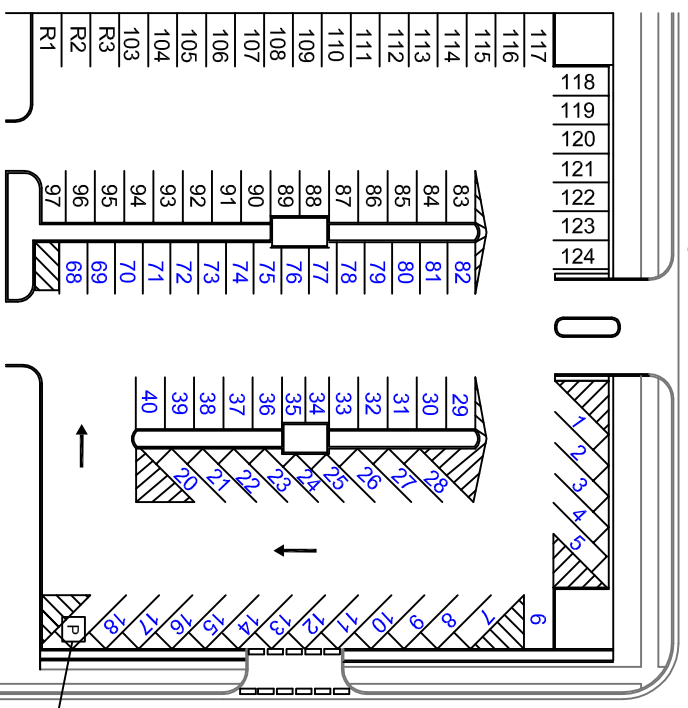

# PARKING LOT J

526 E. Green Street

HEALEY STREET

paystation location  
1 of 2

SIXTH STREET

GREEN STREET

**7am-5pm Permit Parking**  
TOTAL: 37 SPACES

**Handicap Parking**  
TOTAL: 5 SPACES

**Reserved Parking**  
TOTAL: 3 SPACES

**Meter Parking**  
TOTAL: 86 SPACES

**Total Lot Parking**  
TOTAL: 129 SPACES